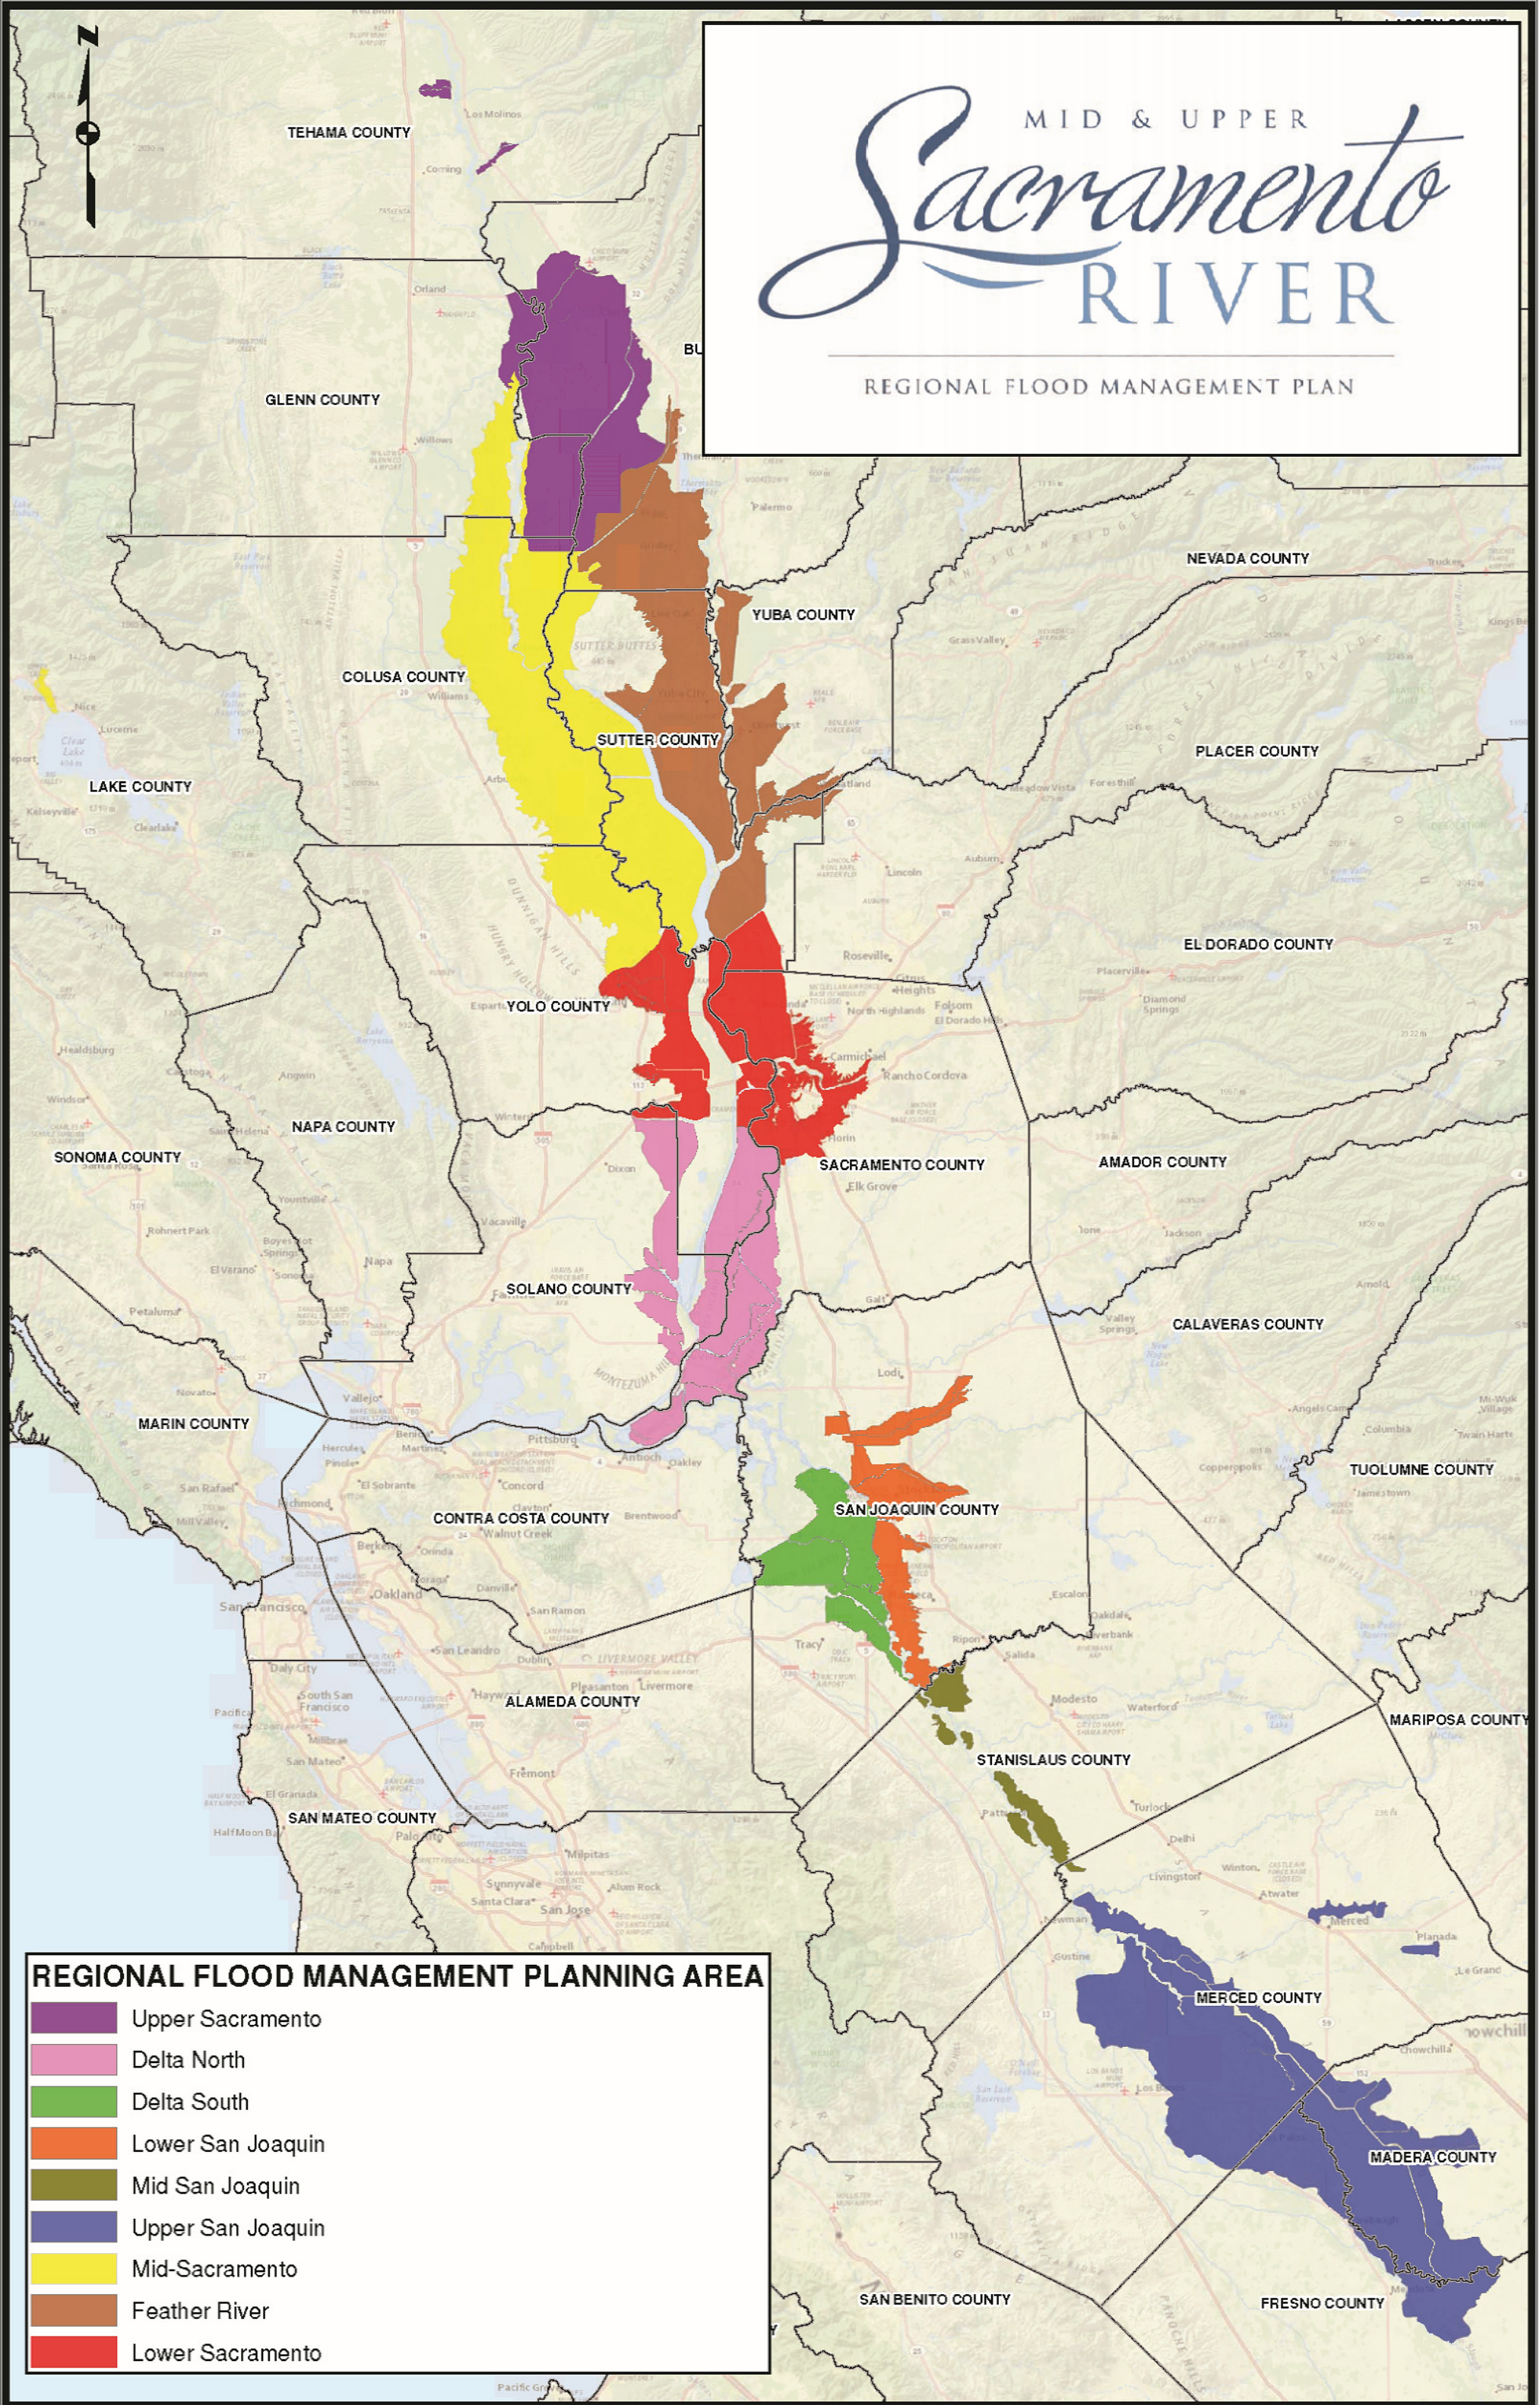

MID & UPPER Sacramento RIVER

REGIONAL FLOOD MANAGEMENT PLAN

REGIONAL FLOOD MANAGEMENT PLANNING AREA

- Upper Sacramento
- Delta North
- Delta South
- Lower San Joaquin
- Mid San Joaquin
- Upper San Joaquin
- Mid-Sacramento
- Feather River
- Lower Sacramento