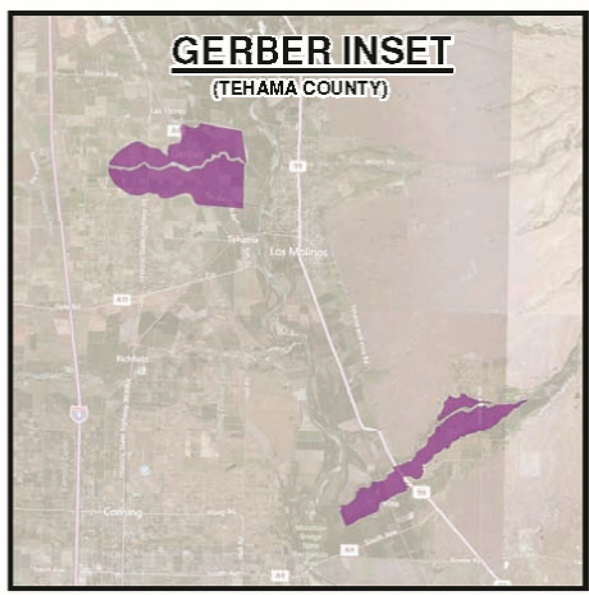

MID & UPPER
Sacramento
RIVER

REGIONAL FLOOD MANAGEMENT PLAN

- Upper Sacramento Planning Region
- Mid-Sacramento Planning Region

GLENN COUNTY

BUTTE COUNTY

COLUSA COUNTY

SUTTER COUNTY

YOLO COUNTY

GERBER INSET
(TEHAMA COUNTY)

UPPER CLEAR LAKE INSET
(LAKE COUNTY)